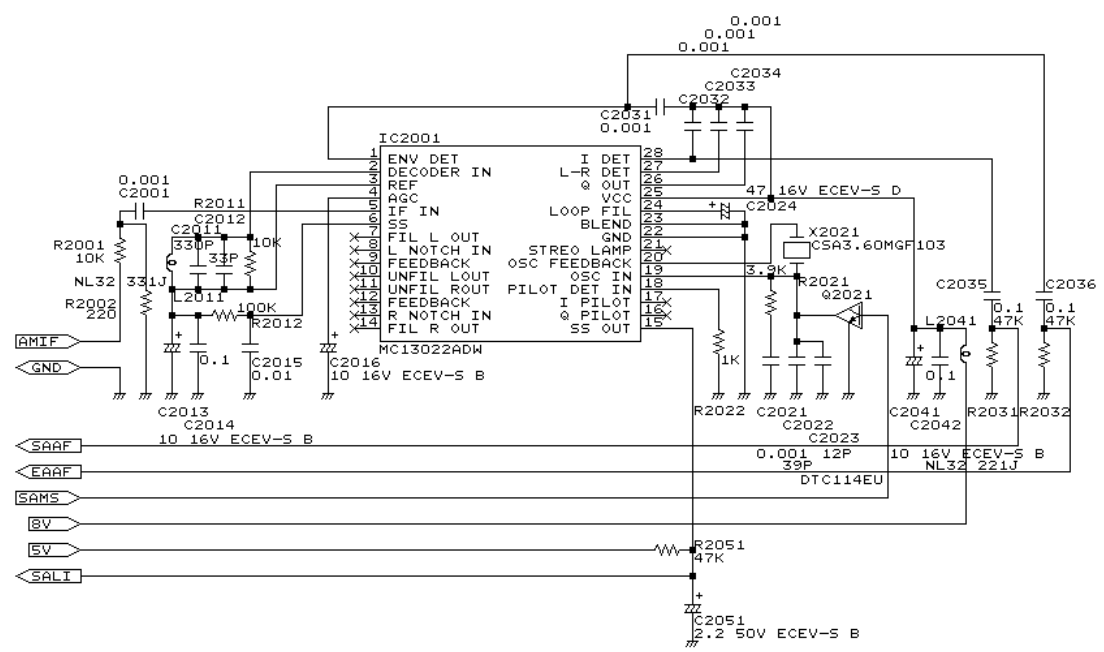

A B C D E

6
5
4
3
2
1

6
5
4
3
2
1

S O C I O L I S I O N V E R	1	.	.	DATE 1999. 02 . 24	MODEL IC-R75	
	2	.	.	MAIN UNIT (3)		
	3	.	.	SCHMATIC DIAGRAM	DWN. NO. A5-6C3	
	4	.	.	APPD.	CHKD.	DWN. BY:
	5	.	.			
	6	.	.			
	7	.	.			
	8	.	.	ICOM	Icom Inc.