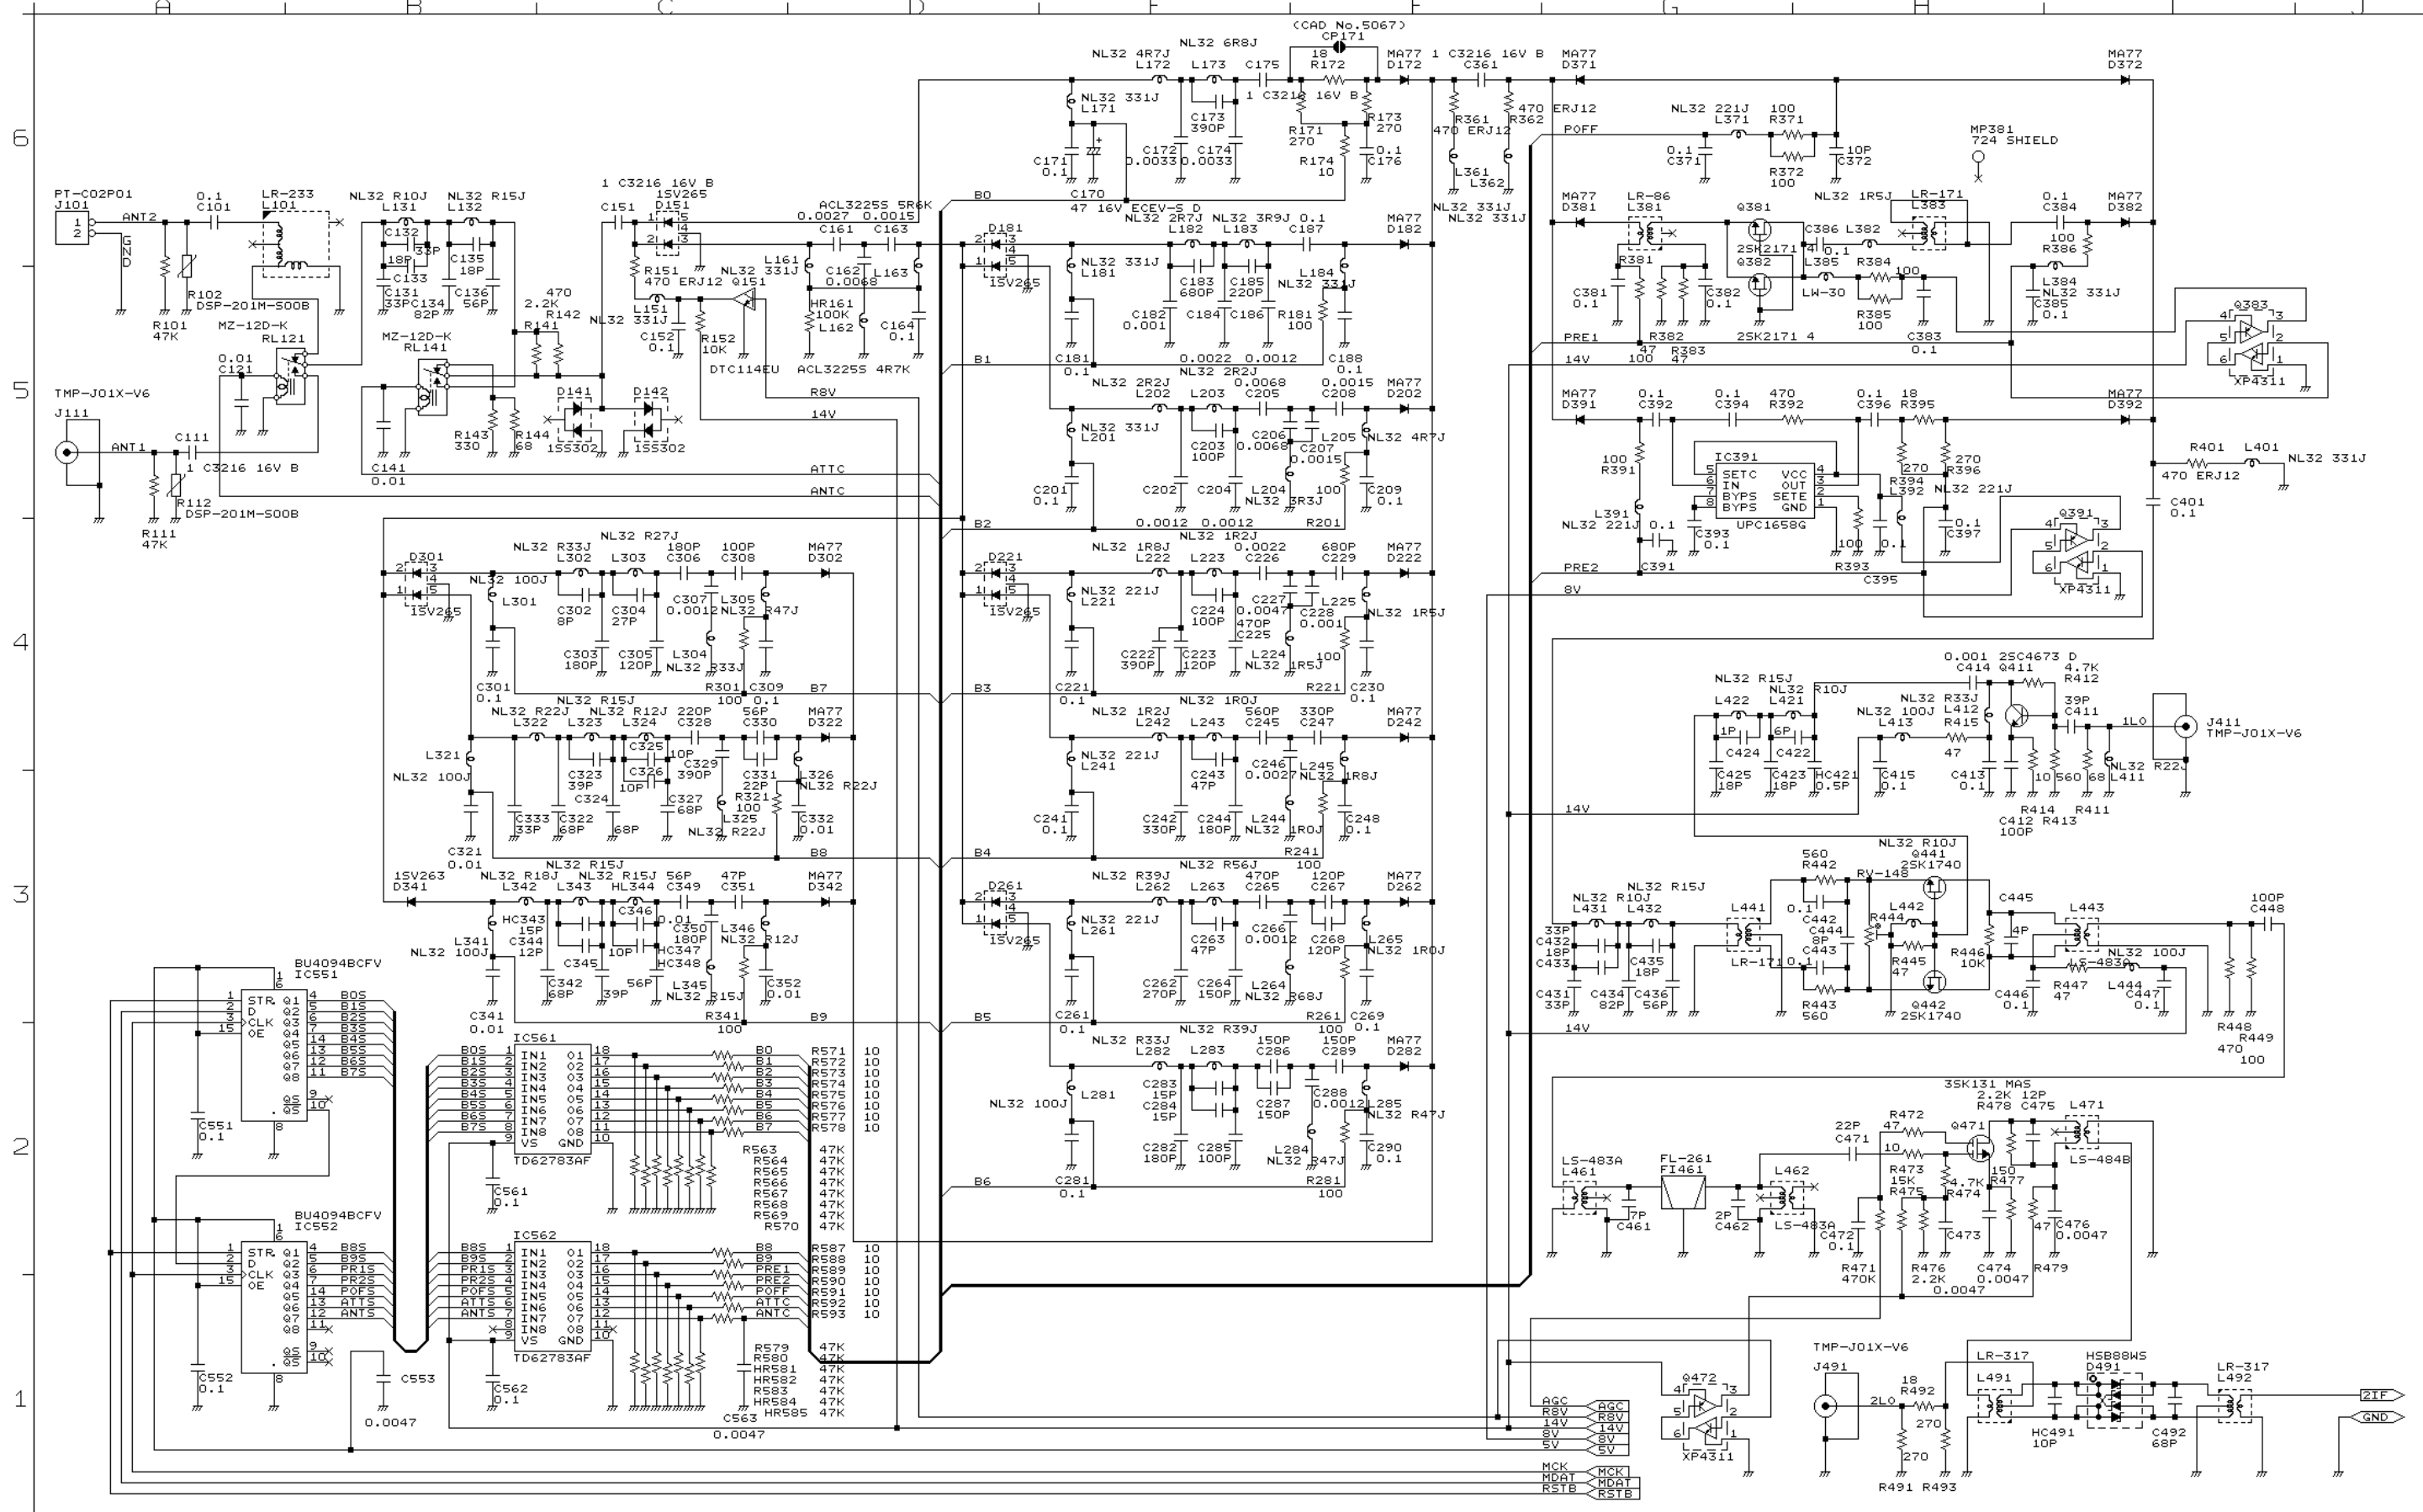

S Z O C H I S I S I O N	1	.	.	DATE 1999. 02 . 24	MODEL IC-R75	
	2	.	.	CHASSIS UNIT		
	3	.	.	SCHEMATIC DIAGRAM		
	4	.	.	DWN. NO. A3-6C1		
	5	.	.	APPD.	CHKD.	DWN. BY:
	6	.	.			
	7	.	.			
	8	.	.	ICOM		Icom Inc.

S2020HSHVETP	1			DATE 1999. 02 . 24	MODEL IC-R75
	2	.	.	DISPLAY BOARD	
	3	.	.	SCHEMATIC DIAGRAM	
	4	.	.	DWN. NO. A4-6C5	
	5	.	.	APPD. CHKD.	DWN. BY:
	6	.	.		
	7	.	.		
	8	.	.	ICOM	
			Icom Inc.		

A B C D E

REF	1	.	.	7	.	APPD.	CHKD.	DWN. BY:	DATE	1999.02.24	MODEL	IC-R75
	2	.	.	8	.							
	3	.	.	9	.							
	4	.	.	10	.					LOGIC BOARD		
	5	.	.	11	.					SCHEMATIC DIAGRAM	DWN. NO.	A4-6C2
	6	.	.	12	.							

1	.	.	7	.	APPD.	CHKD.	DWN. BY: DATE	1999.02.24	MODEL	IC-R75
2	.	.	8	.	MAIN UNIT (1) SCHEMATIC DIAGRAM DWN. NO. A5-6C1 ICOM Icom Inc.					
3	.	.	9	.						
4	.	.	10	.						
5	.	.	11	.						
6	.	.	12	.						