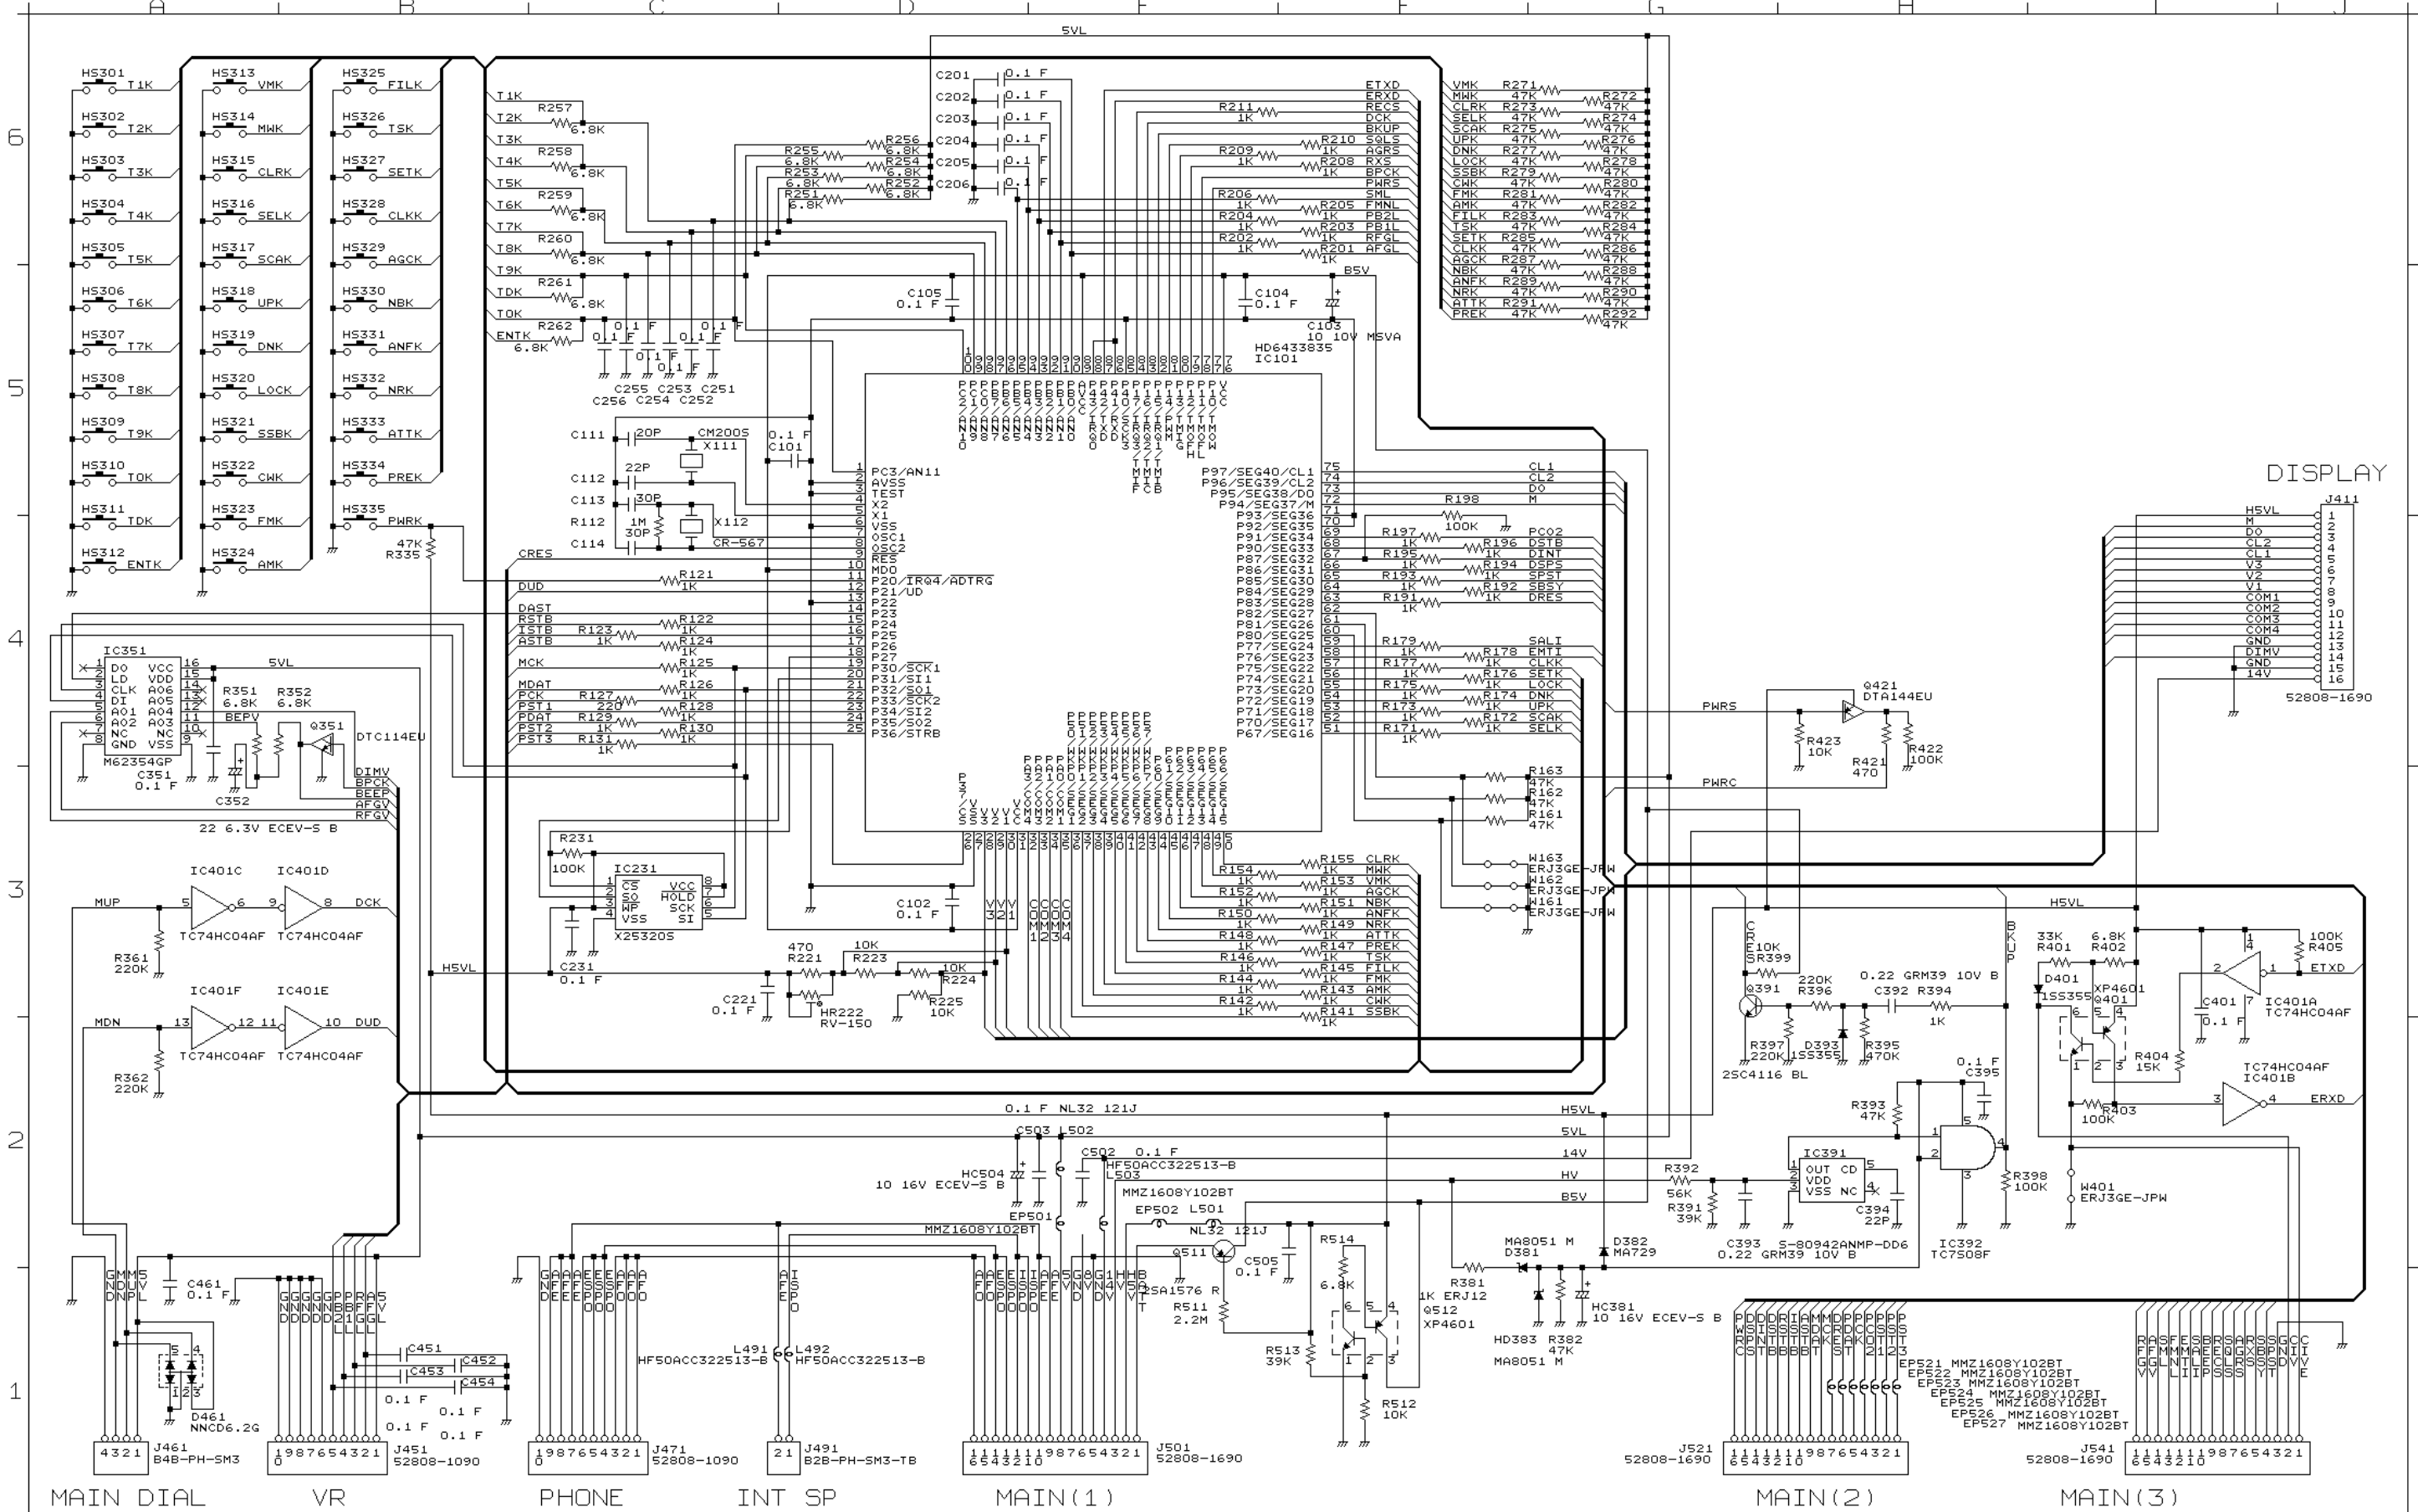

REF	1	.	.	7	.	APPD.	CHKD.	DWN. BY:	DATE	1999.02.24	MODEL	IC-R75
	2	.	.	8	.							
	3	.	.	9	.							
	4	.	.	10	.					LOGIC BOARD		
	5	.	.	11	.					SCHEMATIC DIAGRAM	DWN. NO.	A4-6C2
	6	.	.	12	.