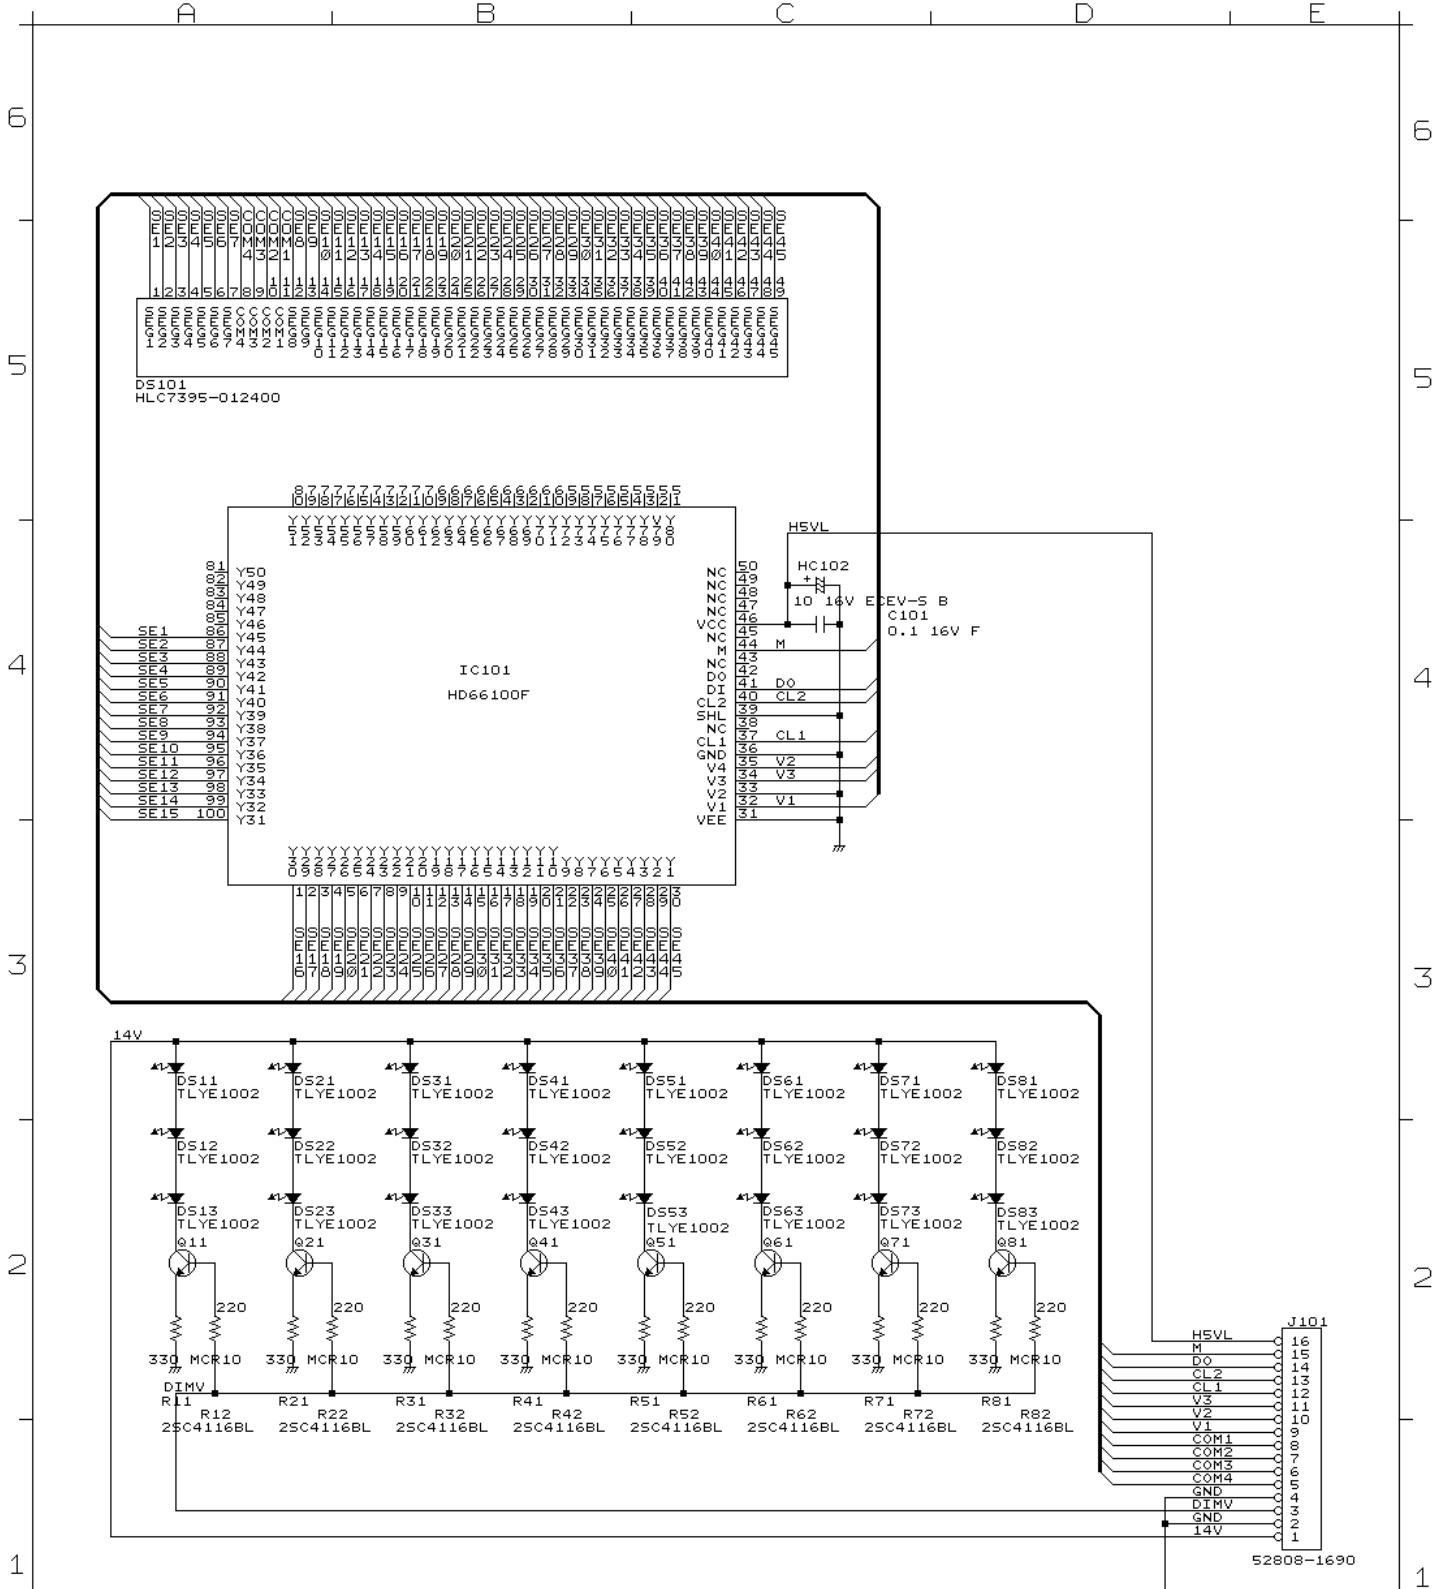

S Z O C H I S I S I O N	1	.	.	DATE 1999. 02 . 24	MODEL IC-R75	
	2	.	.	CHASSIS UNIT		
	3	.	.	SCHEMATIC DIAGRAM		
	4	.	.	DWN. NO. A3-6C1		
	5	.	.	APPD.	CHKD.	DWN. BY:
	6	.	.			
	7	.	.			
	8	.	.	ICOM		Icom Inc.

S2020HSHVETP	1			DATE 1999. 02 . 24	MODEL IC-R75
	2	.	.	DISPLAY BOARD	
	3	.	.	SCHEMATIC DIAGRAM	
	4	.	.	DWN. NO. A4-6C5	
	5	.	.	APPD. CHKD.	DWN. BY:
	6	.	.		
	7	.	.		
	8	.	.	ICOM	
			Icom Inc.		

A B C D E