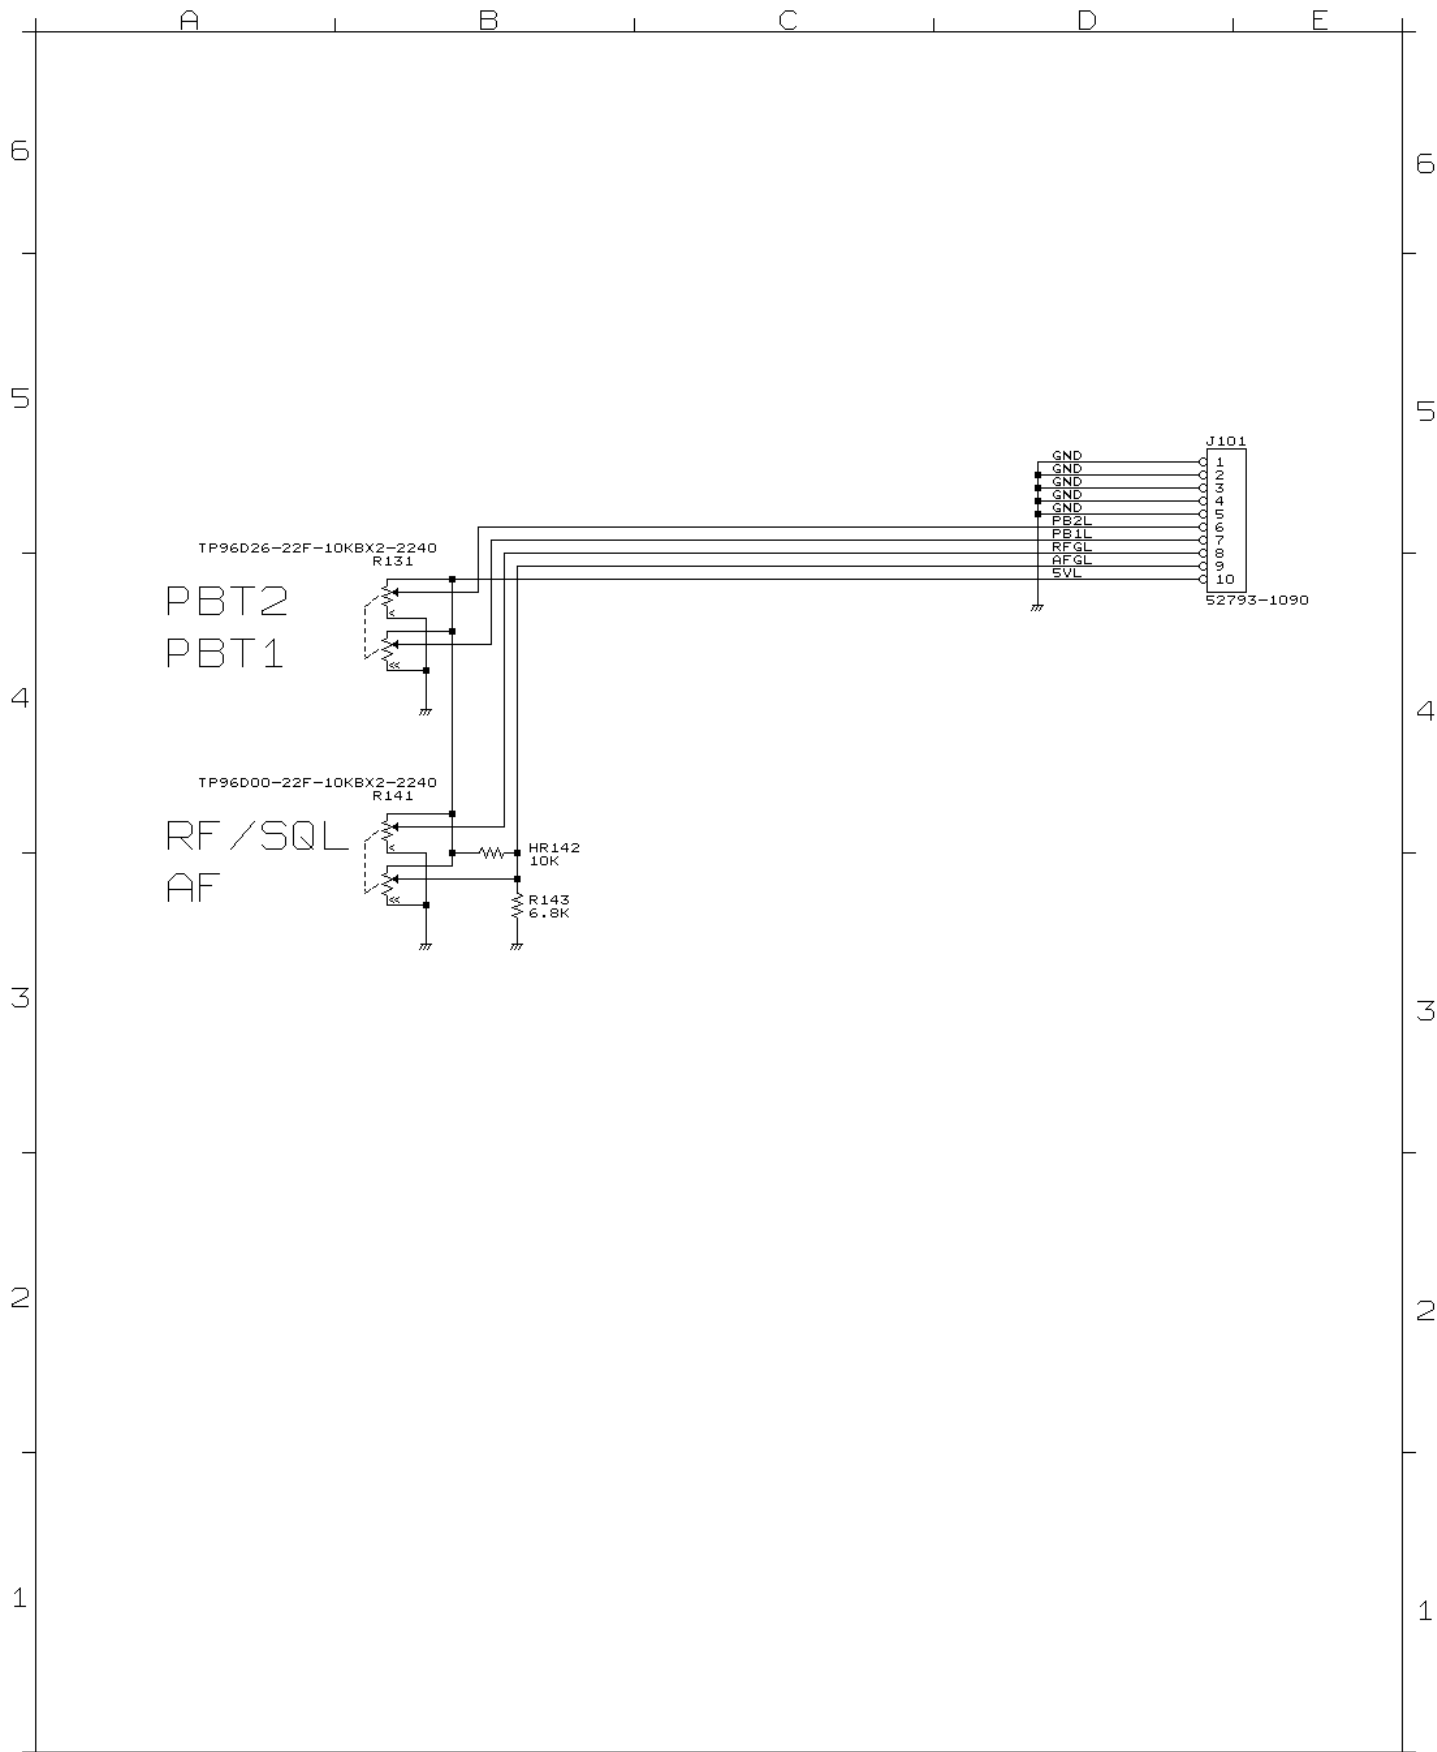

S Z O C H I S I S I O N	1	.	.	DATE 1999. 02 . 24	MODEL IC-R75	
	2	.	.	VR BOARD		
	3	.	.	SCHEMATIC DIAGRAM		
	4	.	.	DWN. NO. A4-6C4		
	5	.	.	APPD.	CHKD.	DWN. BY:
	6	.	.			
	7	.	.			
	8	.	.	ICOM		Icom Inc.